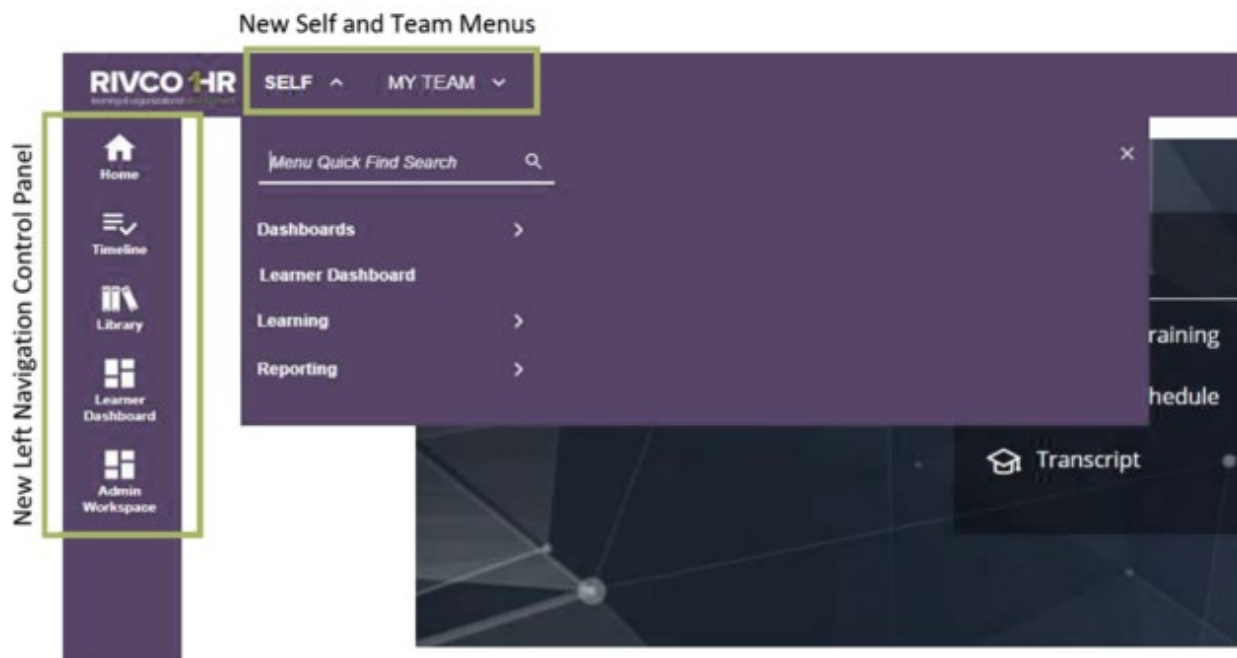

IT'S HERE!!

Welcome to the New Look on COR Learning Management System (LMS)

The new 21.2 is now available to utilize. Enjoy the new features including the Emulation Mode, Control Panel, User Profile, and Mega Menu of the site. It's a wealth of information at your fingertips!