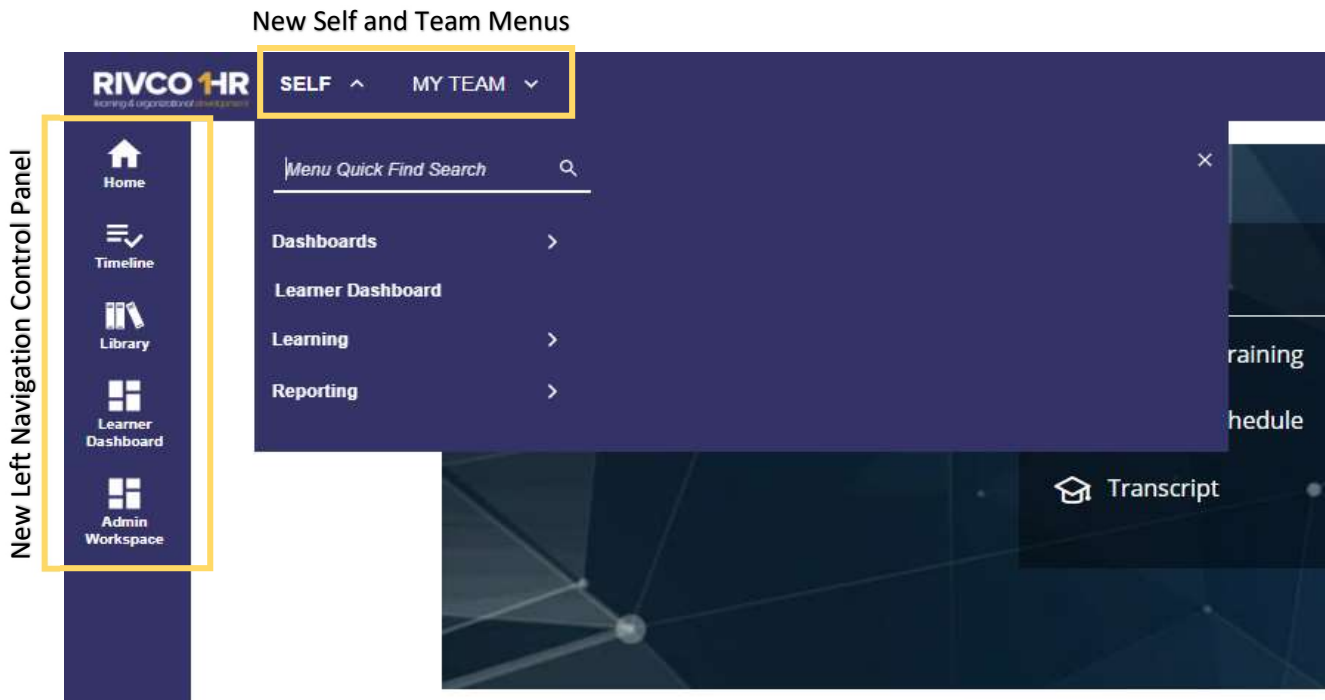

Updated LMS Navigation coming on July 26th:

No Action Required by Employees

COR Learning Center at CORLearning@RIVCO.ORG