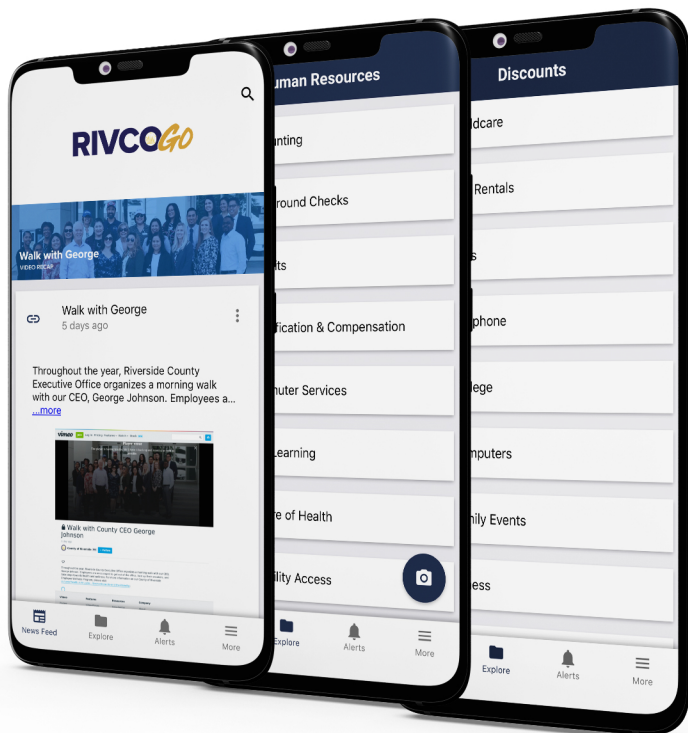

Easy to use

Not difficult to learn or utilize. Get setup in minutes and start.

Secure and Fast

You have full control over your privacy and settings.

Stay Connected

Get instant updates via RIVCOGo, the County's employee mobile app.

Access On-the-Go

With the NEWLY rebranded Employee Mobile App, you have instant access to viewing your paycheck, current news, employee discounts, videos, leadership messages, and more!

Download Instructions